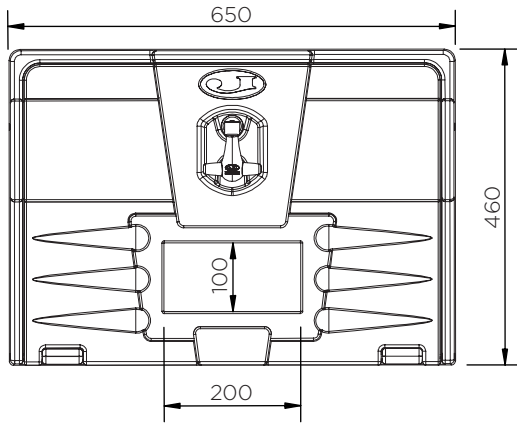

Toolbox (650 mm)

Technical Data

	H x W x D (mm)	Weight (kg)	Max. load (kg)	Capacity (l)	Fixing kit
JBZ650	460 x 650 x 480	7.5	75	106	TBK650

Toolbox (650 mm)

Technical Data

Toolbox (650 mm)

Technical Data

JBZ650

Pieces per pallet	16
20' container	128
40' high cube container	288
13.6 m trailer	352

The information is to our best knowledge true and accurate but all recommendations or suggestions are made without guarantee.