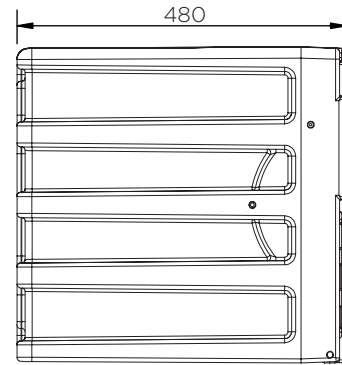

Toolbox (650 mm)

Technical Data

	H x W x D (mm)	Weight (kg)	Max. load (kg)	Capacity (l)	Fixing kit
JBZ650	460 x 650 x 480	7.5	75	106	TBK650

Toolbox (650 mm)

Technical Data

Toolbox (650 mm)

Technical Data

JBZ650

Pieces per pallet	16
20' container	128
40' high cube container	288
13.6 m trailer	352

The information is to our best knowledge true and accurate but all recommendations or suggestions are made without guarantee.