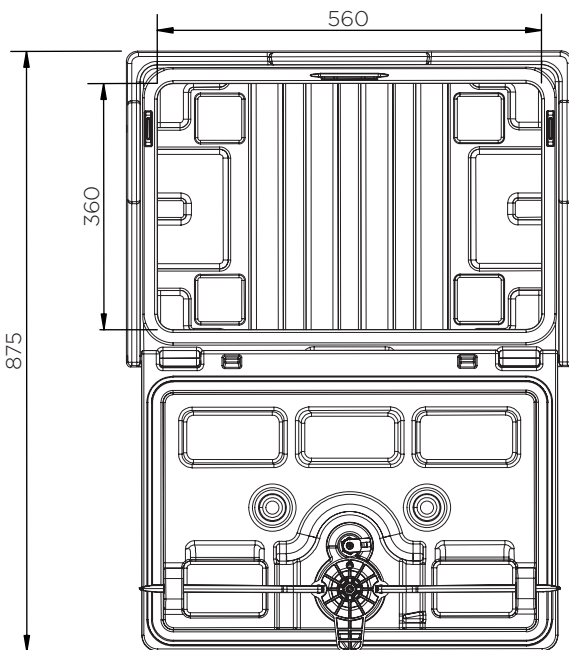

Toolbox (650 mm)

Technical Data

	H x W x D (mm)	Weight (kg)	Max. load (kg)	Capacity (l)	Fixing kit
JBZ650	460 x 650 x 480	7.5	75	106	TBK650

Toolbox (650 mm)

Technical Data

Toolbox (650 mm)

Technical Data

JBZ650

Pieces per pallet	16
20' container	128
40' high cube container	288
13.6 m trailer	352

The information is to our best knowledge true and accurate but all recommendations or suggestions are made without guarantee.