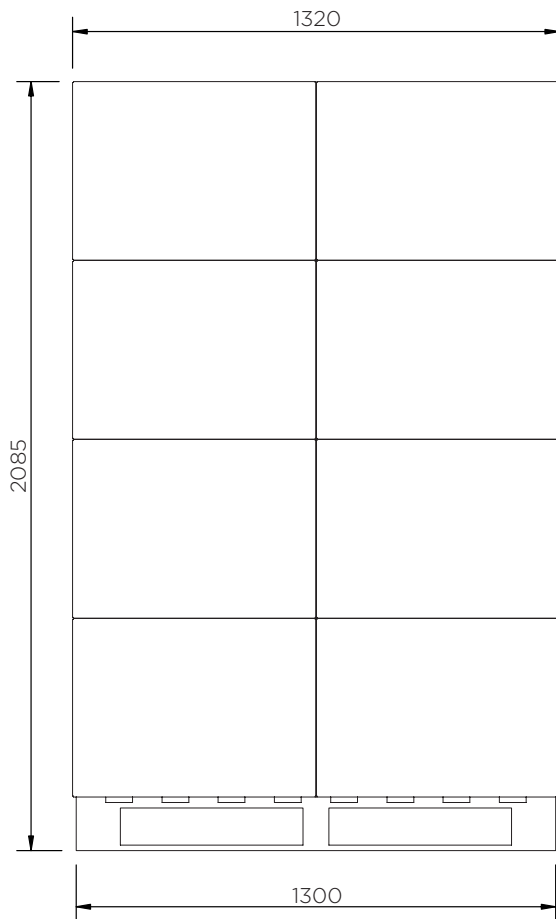

Toolbox (650 mm)

Technical Data

	H x W x D (mm)	Weight (kg)	Max. load (kg)	Capacity (l)	Fixing kit
JBZ650	460 x 650 x 480	7.5	75	106	TBK650

Toolbox (650 mm)

Technical Data

Toolbox (650 mm)

Technical Data

JBZ650

Pieces per pallet	16
20' container	128
40' high cube container	288
13.6 m trailer	352

The information is to our best knowledge true and accurate but all recommendations or suggestions are made without guarantee.