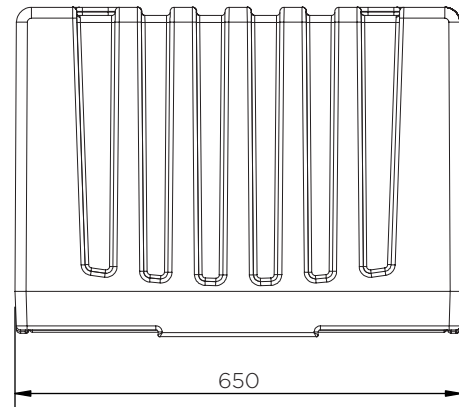

Toolbox (650 mm)

Technical Data

	H x W x D (mm)	Weight (kg)	Max. load (kg)	Capacity (l)	Fixing kit
JBZ650	460 x 650 x 480	7.5	75	106	TBK650

Toolbox (650 mm)

Technical Data

Toolbox (650 mm)

Technical Data

JBZ650

Pieces per pallet	16
20' container	128
40' high cube container	288
13.6 m trailer	352

The information is to our best knowledge true and accurate but all recommendations or suggestions are made without guarantee.