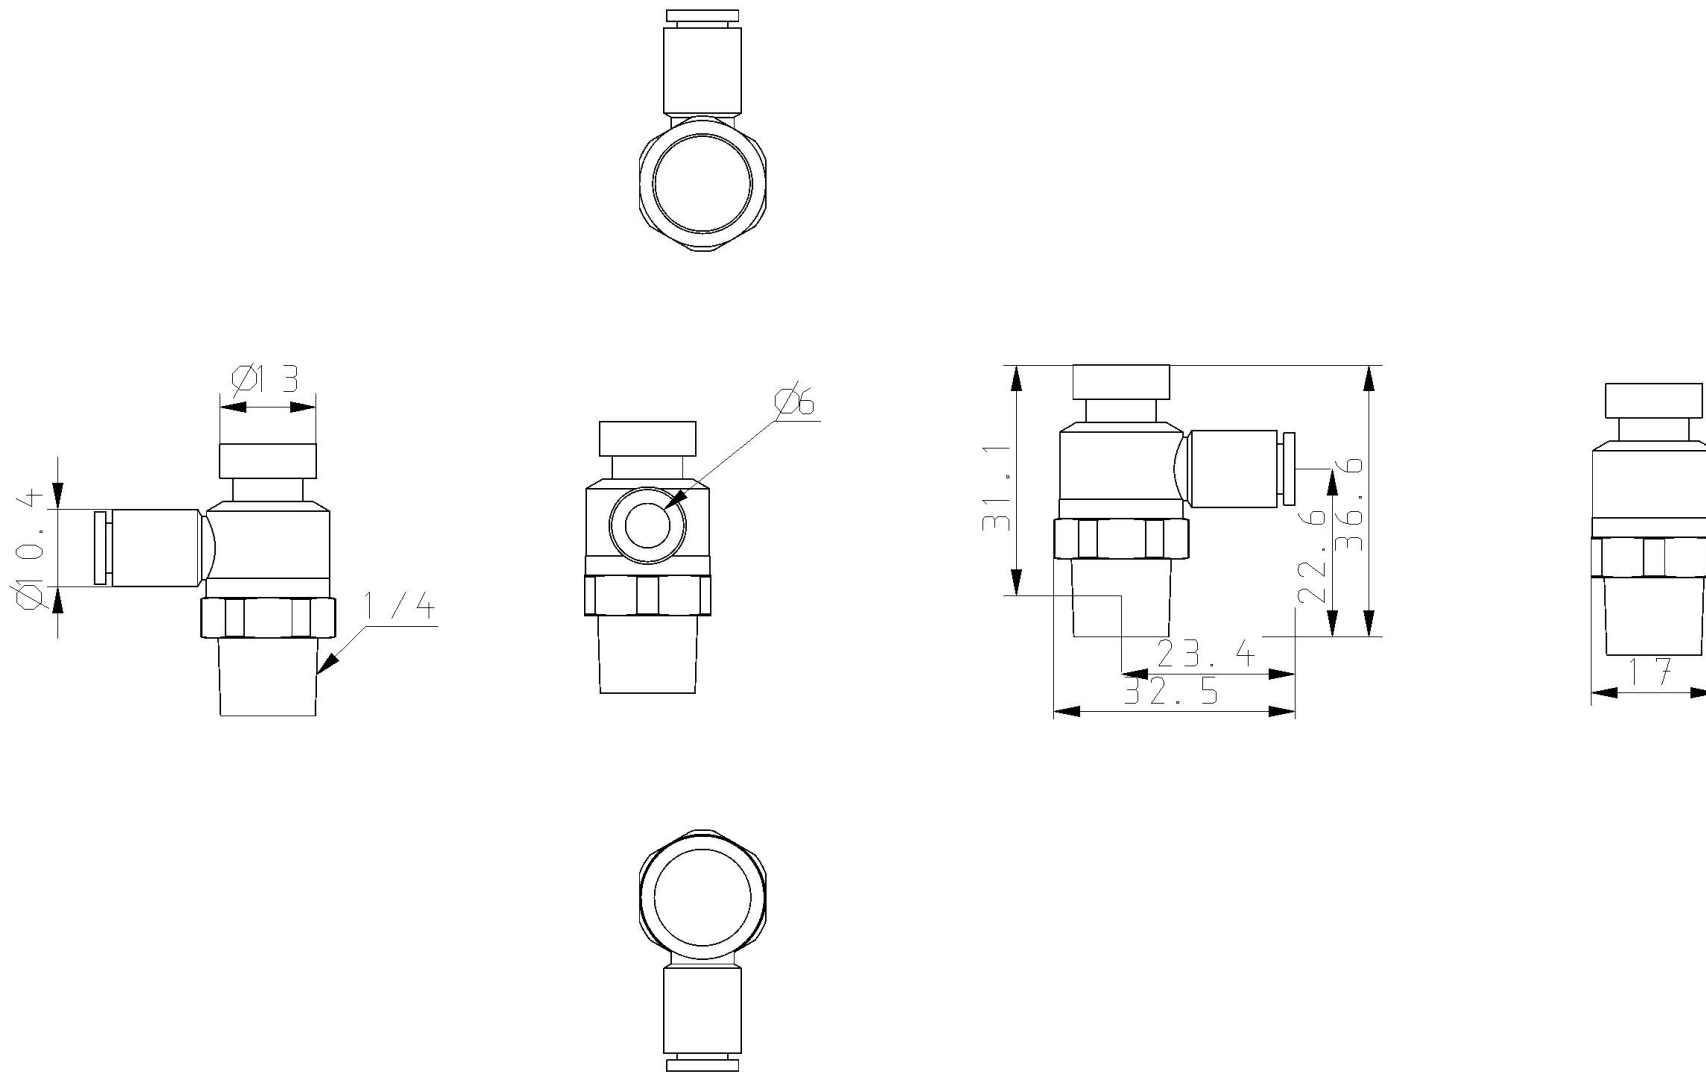

### General series information

- Port Size: M5, 10-32 UNF, 1/8, 1/4, 3/8, 1/2
- Applicable Tubing O.D.: Ø 2 to Ø 16 mm and Ø 1/8" to Ø 1/2"
- Operating Pressure Range: 0.1 to 1 MPa.

### Standard specifications

Type	2 (Elbow)
Across Flat [H]	Body Size 1: 9mm; Body Size 2, 3, 4 None
Body Size	2 (1/8, 1/4)
Control Type	0 (Meter-out)
Applicable Tubing O.D.	Ø6
Port Size	02 (1/4)
Seal	S (w/Sealant)
Thread Type	R or Metric
Clean Series	None
Made to Order	None
Pressure medium	Compressed air
Maximum temperature of pressure medium	60 °C
Minimum temperature of pressure medium	-5 °C
Maximum ambient temperature	60 °C
Minimum ambient temperature	-5 °C
Weight	0.018 Kg

# Dimensions