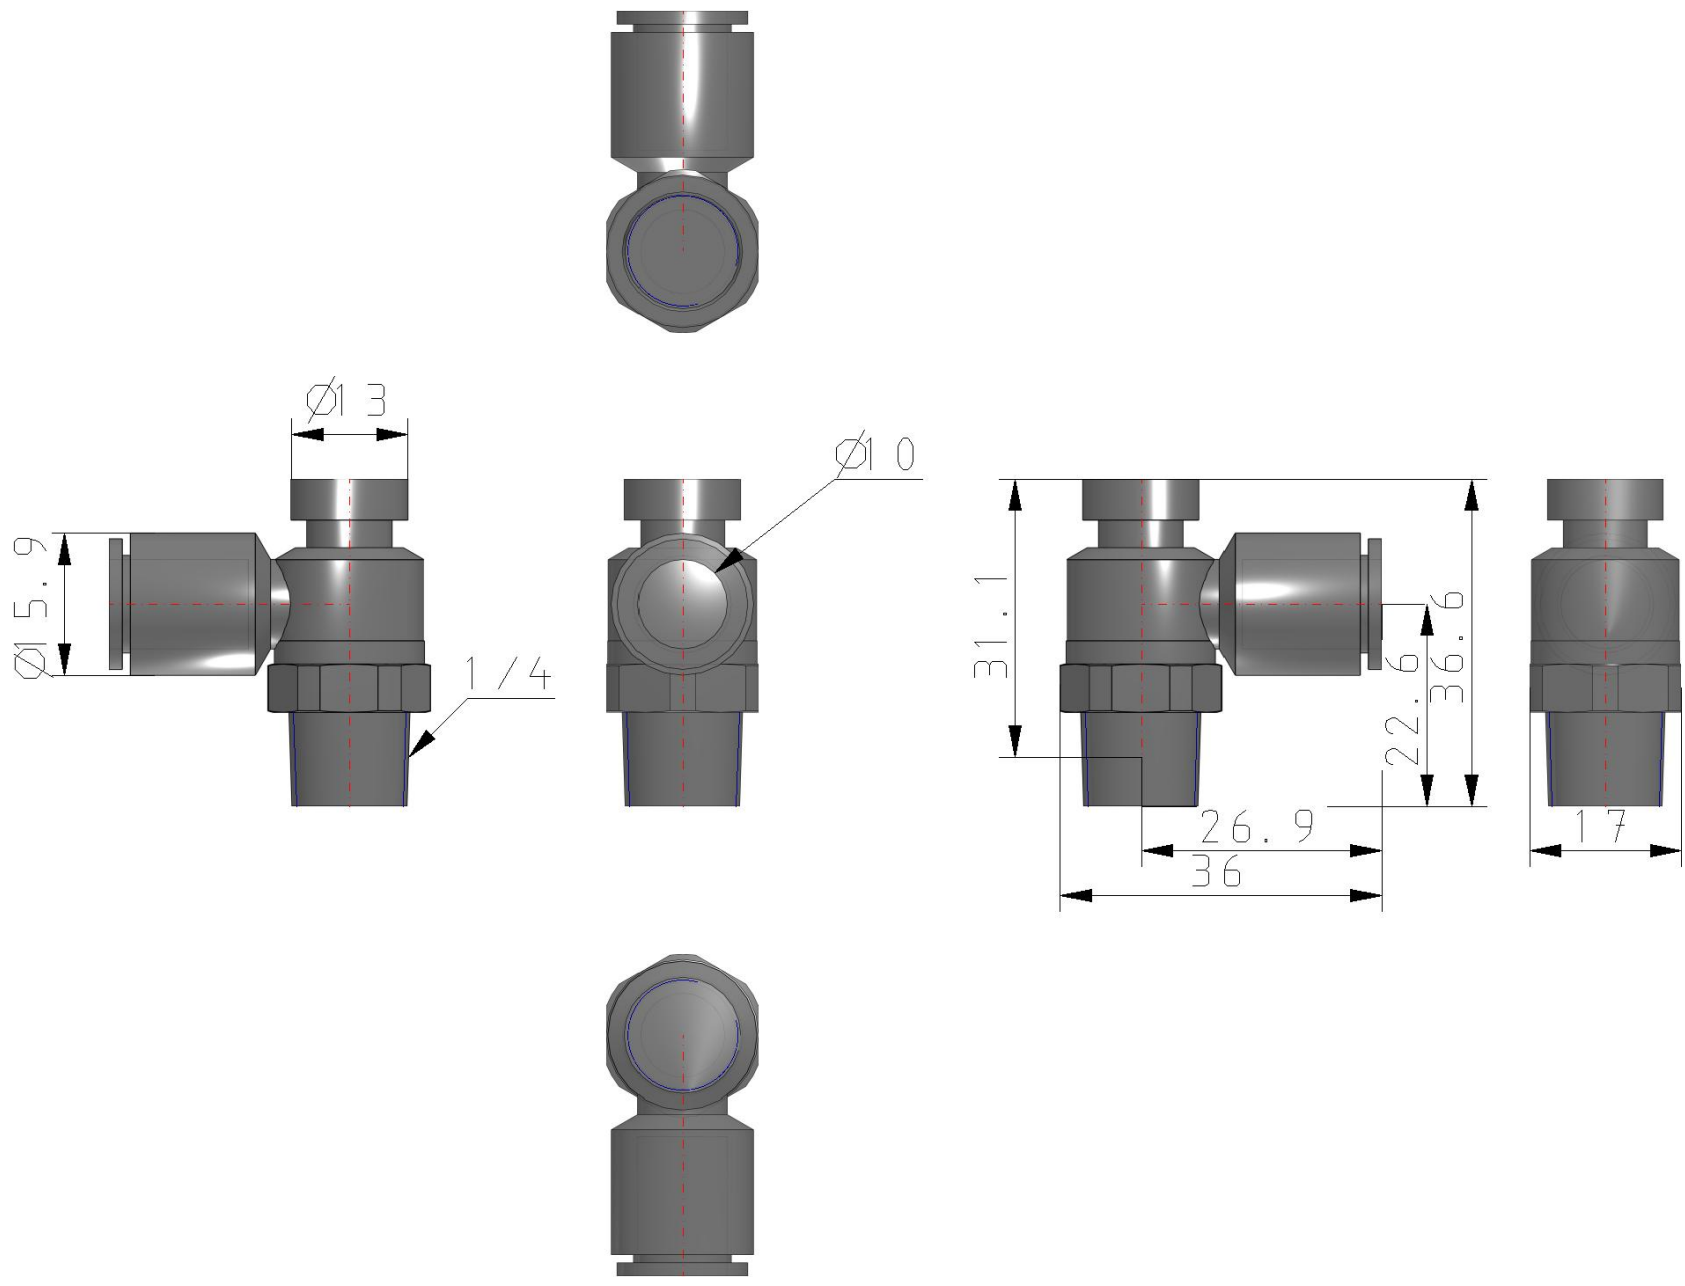

Dimensions