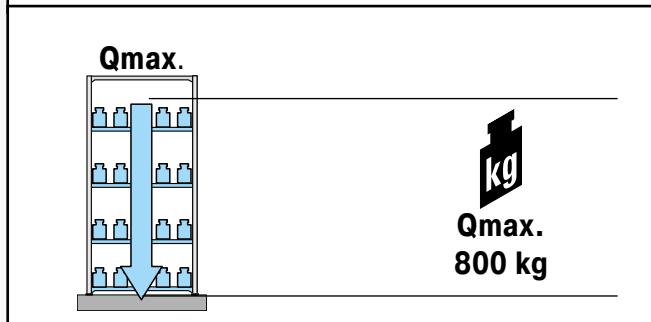

Additional dimensions shown in the chart: 192 (bottom offset), 500 (inter-shelf spacing), 700 (top offset).

1 **2**

3

4 ✓

B1537	Installation	DIN EN ISO 9001
Q:	 kg	Qmax:
		

! $\Sigma Q \leq Q_{max}$.

Zubehör/Accessories