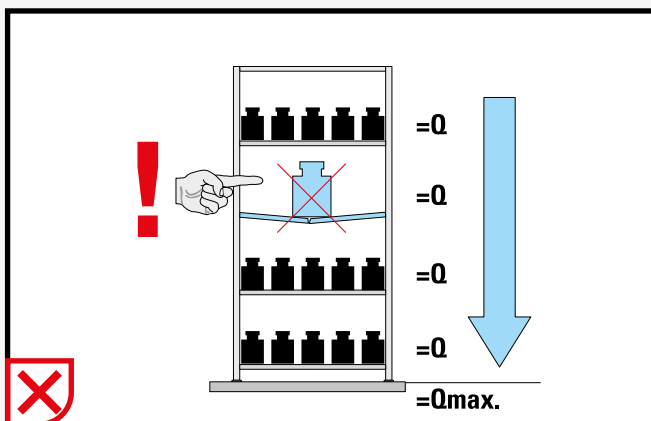

Additional dimensions shown in the chart: 192 (bottom offset), 500 (inter-shelf spacing), 700 (top offset).

1 **2**

3

4 ✓

B1537	Installation	DIN EN ISO 9001
Q:	 kg	Qmax:
		

! $\Sigma Q \leq Q_{max}$.

Zubehör/Accessories