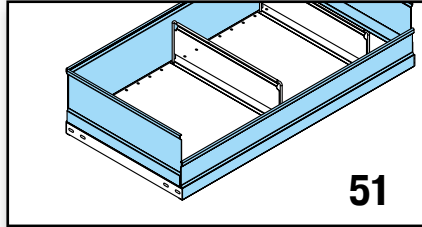

Zubehör/Accessories

ZUBEHÖR | ACCESSORIES

41

42

43- 44

45

46

47

48

49

50

51

52

53

54

55

56

57

58

58

59

59

60

60

61

QR-Code